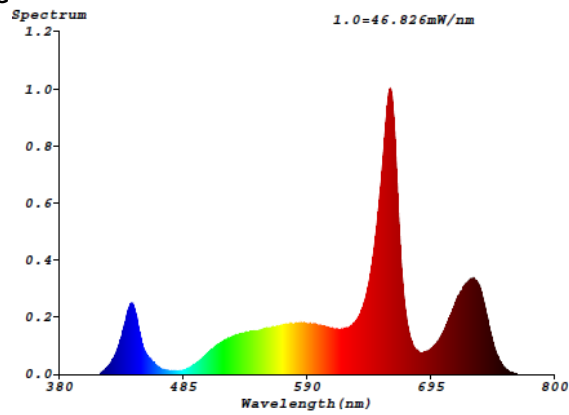

* Other CRI, CCTs and colours available on request.

** Source performance in real-life conditions at Ta=25°C; includes optical losses; the tolerance of source lumen output is 10%.

*** Approximate lifetime of LEDs declared by Cree® at Ta=25°C (for 90% of initial light output) and other electronic components

DIMENSIONS [mm]

SPECTRUM

VEGETATION

FLOWERING

ORDER CODE FORMAT

FAMILY	POWER	TYPE	FWHM ANGLE	SUPPLY VOLTAGE
ES111D	- 12W	Horti - VEGETATION	- 140	- HV
		FLOWERING	140 - 140 degrees	HV - 230 VAC 50 Hz

ENVIRONMENTAL CAUTION