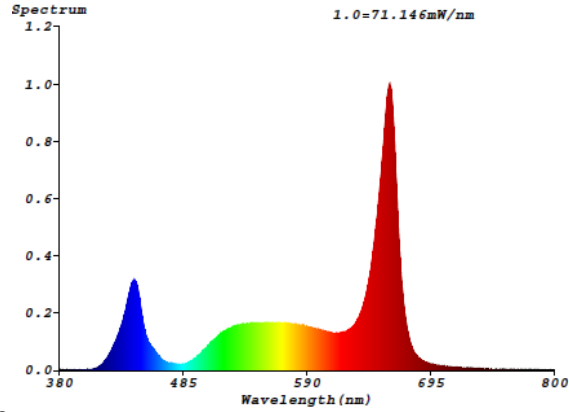

VEGETATION