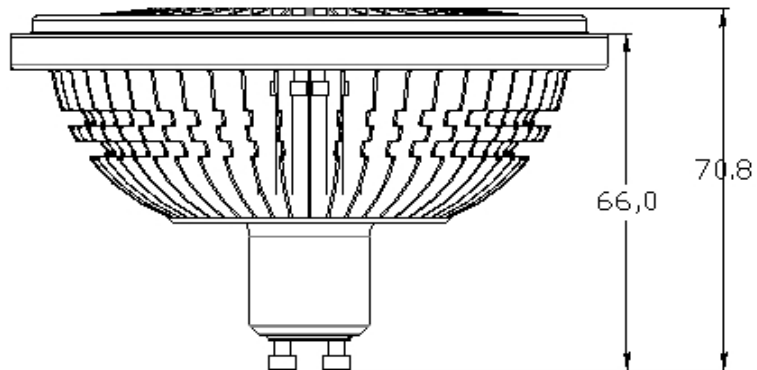

DIMENSIONS [mm]