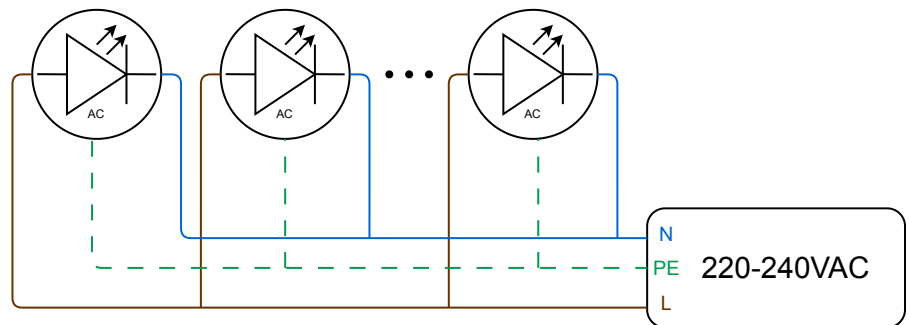

Working temperature range	-20°C ÷ +55°C
IP protection class	IP67
Lifetime L80B10	≥ 60 000h
Impact resistance	IK10
Protection class	I
Connection	0.5m
Wiring	H07RN-F 3G1
Dimming	ON-OFF
Luminous flux tolerance	±10%
Angle of distribution	25°, 45°

TECHNICAL DRAWINGS

NGROUND STANDARD 220-240V AC 50/60Hz

The Niviss outdoor LED lighting fixture can be used for lighting many places and objects such as:

- parks
- gardens
- exterior walls
- squares
- premises
- plants

ELECTRICAL INSTALLATION

Connecting to the power supply should be done when the power supply is off.

ORDER CODE AND TECHNICAL SPECIFICATIONS OF VARIANTS

VARIANT CODES IN THE TABLE BELOW TECHNICAL SPECIFICATIONS OF VARIANTS IN DATASHEET OF VARIANT