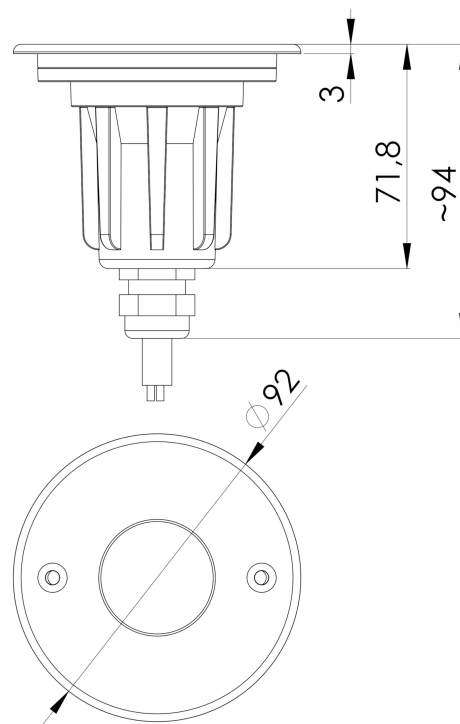

TECHNICAL DRAWINGS