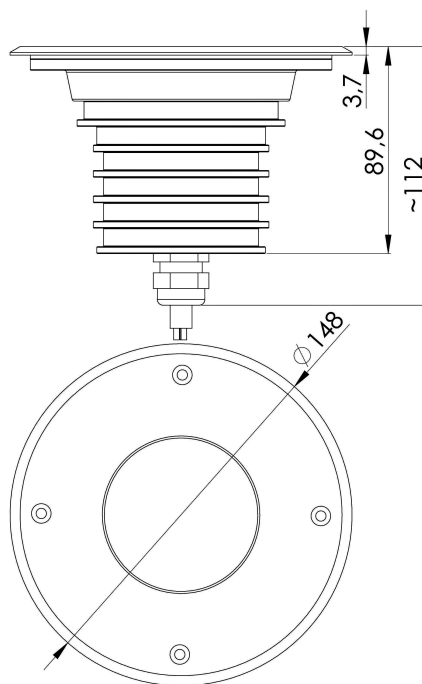

## POOL MEDIUM 12V/24V DC

The Pool series was designed using modern simulation methods in order to obtain the highest product quality.

- based on CREE® LEDs
- IP68
- made of 316L steel
- 12V/ 24V DC
- 5-year warranty
- 18 W

Working temperature range	-20°C ÷ +55°C
IP protection class	IP68
Lifetime L80B10	≥ 60 000h
Impact resistance	IK10
Protection class	III
Connection	1,5m
Wiring	SIHF 2X1.5
Dimming	PWM, ON-OFF
Luminous flux tolerance	±10%
Angle of distribution	10°, 20°, 30°

### TECHNICAL DRAWINGS

## ORDER CODE AND TECHNICAL SPECIFICATIONS OF VARIANTS

Index	[DEG]	[K]	Lumen Output [lm]	CRI/RA	[W]	Power supply type	Body material	Front material	EAN	Front shape
POOL-MEDIUM-18-VW-10-RD-SS-LV-COB-R	10	2700	1500	≥80	18	12V/24V DC	SST	SST	5905658702885	○
POOL-MEDIUM-18-VW-20-RD-SS-LV-COB-R	20	2700	1500	≥80	18	12V/24V DC	SST	SST	5905658702892	○
POOL-MEDIUM-18-VW-30-RD-SS-LV-COB-R	30	2700	1500	≥80	18	12V/24V DC	SST	SST	5905658702908	○
POOL-MEDIUM-18-WW-10-RD-SS-LV-COB-R	10	3000	1500	≥80	18	12V/24V DC	SST	SST	5905658702915	○
POOL-MEDIUM-18-WW-20-RD-SS-LV-COB-R	20	3000	1500	≥80	18	12V/24V DC	SST	SST	5905658702922	○
POOL-MEDIUM-18-WW-30-RD-SS-LV-COB-R	30	3000	1500	≥80	18	12V/24V DC	SST	SST	5905658702939	○
POOL-MEDIUM-18-NW-10-RD-SS-LV-COB-R	10	4000	1660	≥80	18	12V/24V DC	SST	SST	5905658702946	○
POOL-MEDIUM-18-NW-20-RD-SS-LV-COB-R	20	4000	1660	≥80	18	12V/24V DC	SST	SST	5905658702953	○
POOL-MEDIUM-18-NW-30-RD-SS-LV-COB-R	30	4000	1660	≥80	18	12V/24V DC	SST	SST	5905658702960	○
POOL-MEDIUM-18-CW-10-RD-SS-LV-COB-R	10	5000	1660	≥80	18	12V/24V DC	SST	SST	5905658702977	○
POOL-MEDIUM-18-CW-20-RD-SS-LV-COB-R	20	5000	1660	≥80	18	12V/24V DC	SST	SST	5905658702984	○
POOL-MEDIUM-18-CW-30-RD-SS-LV-COB-R	30	5000	1660	≥80	18	12V/24V DC	SST	SST	5905658702991	○