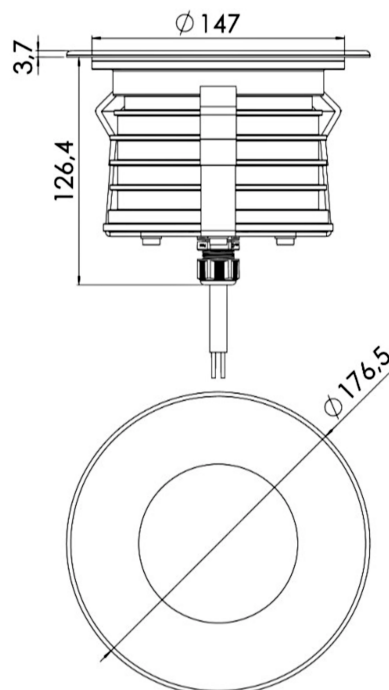

## GROUND BIG PREMIUM 12V/24V DC

The Ground series was designed using modern simulation methods in order to obtain the highest product quality.

- based on CREE® LEDs
- IP68
- made of 316L steel, also available with an aluminum body
- round or square front
- 5-year warranty
- 30W

Working temperature range	-20°C ÷ +55°C
IP protection class	IP67
Lifetime L80B10	≥ 60 000h
Impact resistance	IK10
Protection class	III
Connection	0.5m
Wiring	H07RN-F 2X1.5
Dimming	ON-OFF/PWM
Luminous flux tolerance	±10%
Angle of distribution	10°, 20°, 30°, 45°

### TECHNICAL DRAWINGS