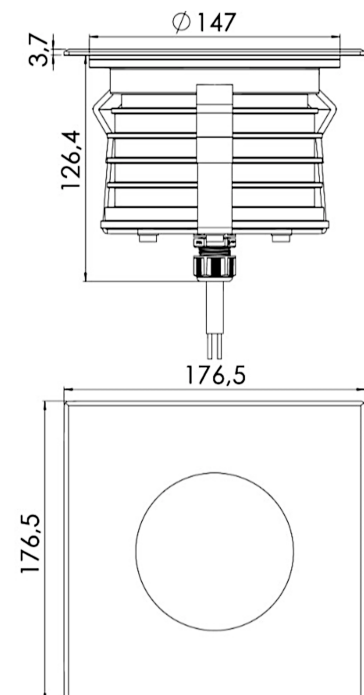

## GROUND BIG PREMIUM 12V/24V DC

The Ground series was designed using modern simulation methods in order to obtain the highest product quality.

- based on CREE® LEDs
- IP68
- made of 316L steel, also available with an aluminum body
- round or square front
- 5-year warranty
- 30W

Working temperature range	-20°C ÷ +55°C
IP protection class	IP67
Lifetime L80B10	≥ 60 000h
Impact resistance	IK10
Protection class	III
Connection	0.5m
Wiring	H07RN-F 2X1.5
Dimming	ON-OFF/PWM
Luminous flux tolerance	±10%
Angle of distribution	10°, 20°, 30°, 45°

### TECHNICAL DRAWINGS