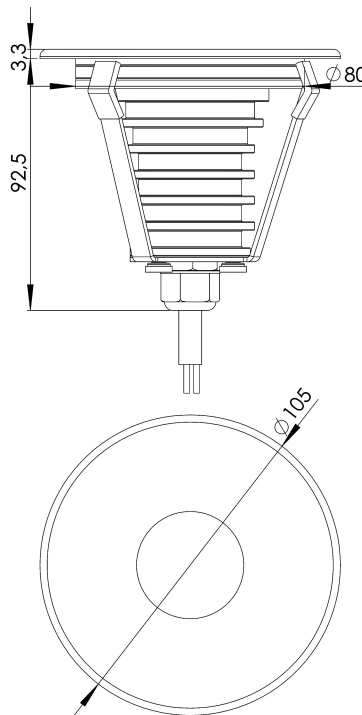

## GROUND STANDARD PREMIUM 12V/24V DC

The Ground series was designed using modern simulation methods in order to obtain the highest product quality.

- based on CREE® LEDs
- IP67
- made of 316L steel, also available with an aluminum body
- 5-year warranty
- 6W

Working temperature range	-20°C ÷ +55°C
IP protection class	IP67
Lifetime L80B10	≥ 60 000h
Impact resistance	IK10
Protection class	III
Connection	0.5m
Wiring	H07RN-F 2X1.5
Dimming	ON-OFF/PWM
Luminous flux tolerance	±10%
Angle of distribution	10°, 20°, 45°

### TECHNICAL DRAWINGS