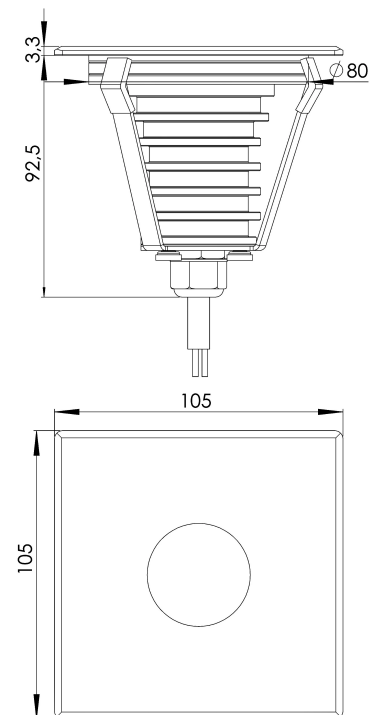

## GROUND STANDARD PREMIUM 12V/24V DC

The Ground series was designed using modern simulation methods in order to obtain the highest product quality.

- based on CREE® LEDs
- IP67
- made of 316L steel, also available with an aluminum body
- 5-year warranty
- 6W

### TECHNICAL DRAWINGS