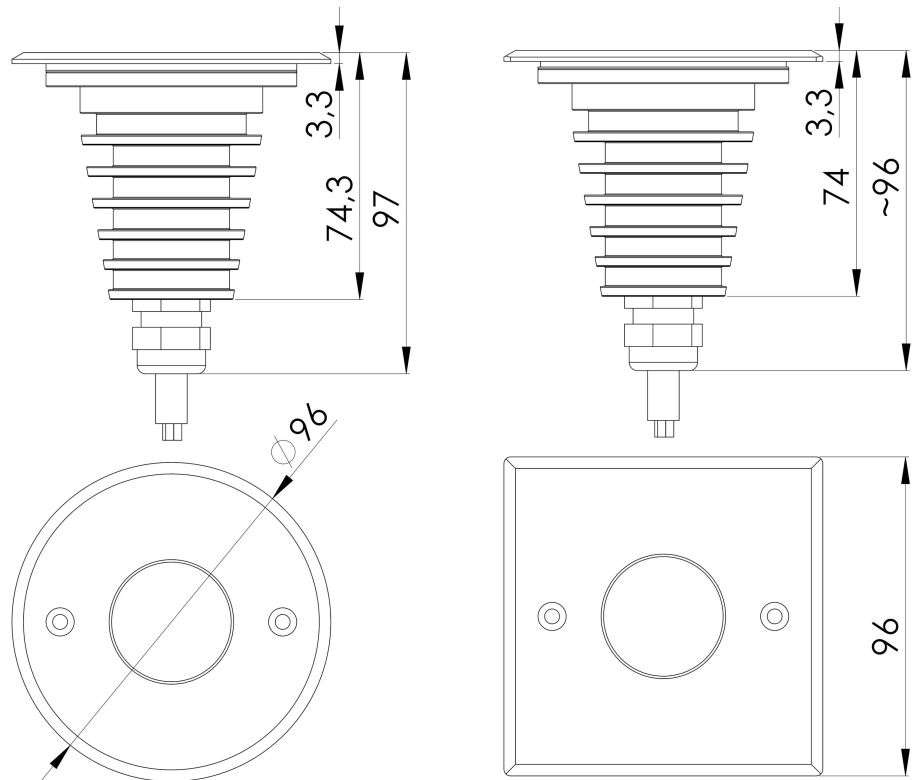

TECHNICAL DRAWINGS