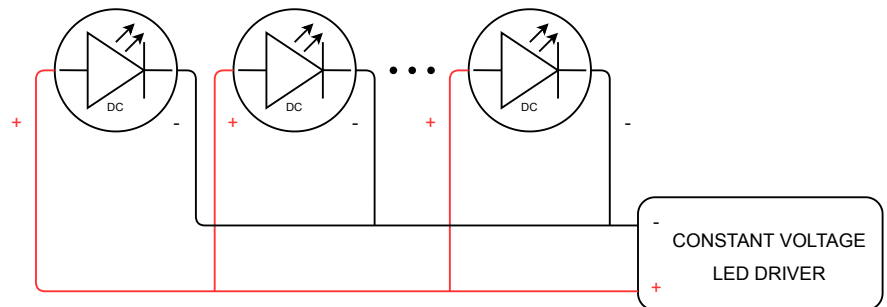

Working temperature range	-20°C ÷ +55°C
IP protection class	IP67
Lifetime L80B10	≥ 60 000h
Impact resistance	IK10
Protection class	III
Connection	0.5m
Wiring	H07RN-F 2X1.5
Dimming	ON-OFF/PWM
Luminous flux tolerance	±10%
Angle of distribution	10°, 20°

TECHNICAL DRAWINGS

GROUND STANDARD 12V/24V DC

The Niviss outdoor LED lighting fixture can be used for lighting many places and objects such as:

- parks
- gardens
- exterior walls
- squares
- premises
- plants

ELECTRICAL INSTALLATION

Connecting to the power supply should be done when the power supply is off.

ORDER CODE AND TECHNICAL SPECIFICATIONS OF VARIANTS

VARIANT CODES IN THE TABLE BELOW TECHNICAL SPECIFICATIONS OF VARIANTS IN DATASHEET OF VARIANT