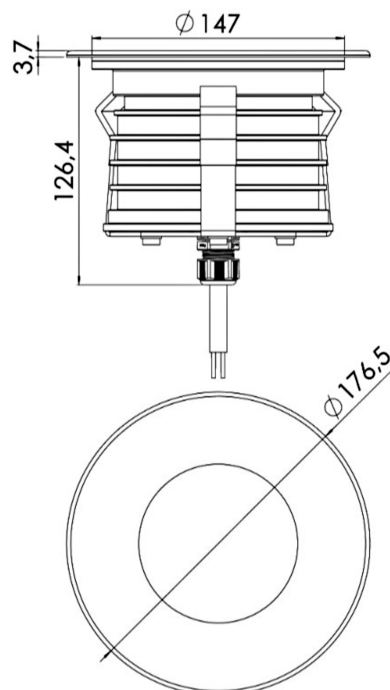

TECHNICAL DRAWINGS