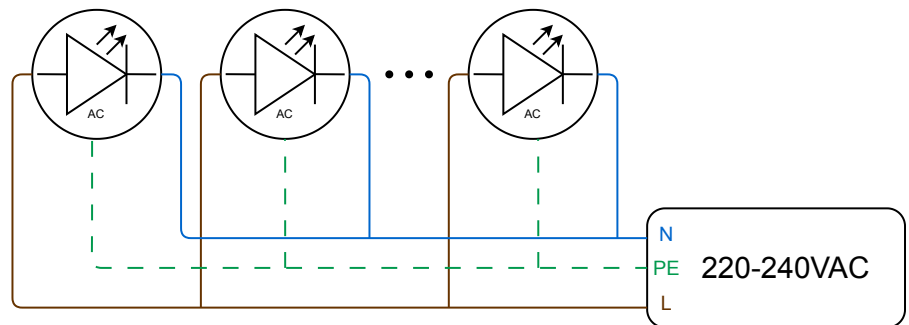

Working temperature range	-20°C ÷ +55°C
IP protection class	IP67
Lifetime L80B10	≥ 60 000h
Impact resistance	IK10
Protection class	I
Connection	0.5m
Wiring	H07RN-F 3G1
Dimming	ON-OFF
Luminous flux tolerance	±10%
Angle of distribution	10°, 20°, 30°, 45°

TECHNICAL DRAWINGS

GROUND BIG PREMIUM 220-240V AC 50/60Hz

The Niviss outdoor LED lighting fixture can be used for lighting many places and objects such as:

- parks
- gardens
- exterior walls
- squares
- premises
- plants

ELECTRICAL INSTALLATION

Connecting to the power supply should be done when the power supply is off.

ORDER CODE AND TECHNICAL SPECIFICATIONS OF VARIANTS

VARIANT CODES IN THE TABLE BELOW TECHNICAL SPECIFICATIONS OF VARIANTS IN DATASHEET OF VARIANT