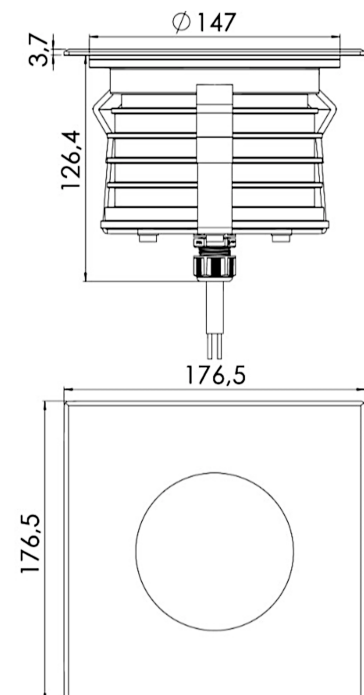

TECHNICAL DRAWINGS