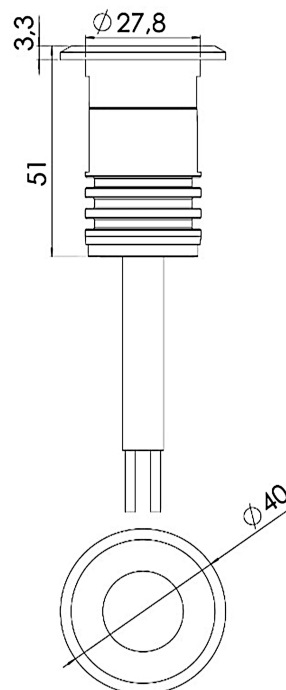

POOL MICRO SLIM 12V/24V DC

The Pool series was designed using modern simulation methods in order to obtain the highest product quality.

- based on CREE® LEDs
- IP68
- made of 316L steel
- 12V/ 24V DC
- 5-year warranty
- 2W

Working temperature range	-20°C ÷ +55°C
IP protection class	IP68
Lifetime L80B10	≥ 60 000h
Impact resistance	IK10
Protection class	III
Connection	1,5m
Wiring	SIHF 2X1.5
Dimming	ON-OFF
Luminous flux tolerance	±10%
Angle of distribution	17°, 31°, 39°

TECHNICAL DRAWINGS