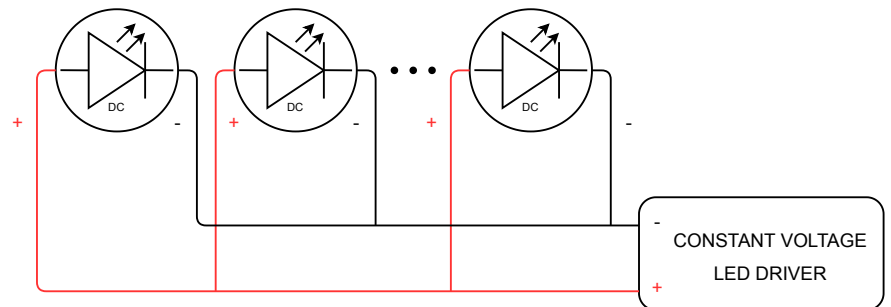

Working temperature range	-20°C ÷ +55°C
IP protection class	IP68
Lifetime L80B10	≥ 60 000h
Impact resistance	IK10
Protection class	III
Connection	1,5m
Wiring	SIHF 2X1.5
Dimming	ON-OFF
Luminous flux tolerance	±10%
Angle of distribution	17°, 31°, 39°

TECHNICAL DRAWINGS

POOL MICRO SLIM 12V/24V DC

The Niviss outdoor LED lighting fixture can be used for lighting many places and objects such as:

- parks
- gardens
- exterior walls
- squares
- premises
- plants

ELECTRICAL INSTALLATION

Connecting to the power supply should be done when the power supply is off.

ORDER CODE AND TECHNICAL SPECIFICATIONS OF VARIANTS

VARIANT CODES IN THE TABLE BELOW TECHNICAL SPECIFICATIONS OF VARIANTS IN DATASHEET OF VARIANT