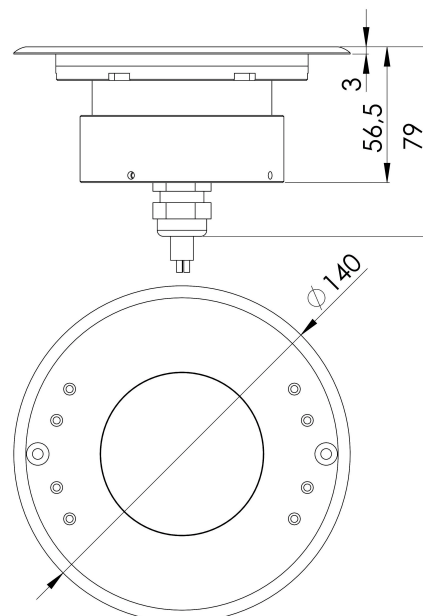

TECHNICAL DRAWINGS