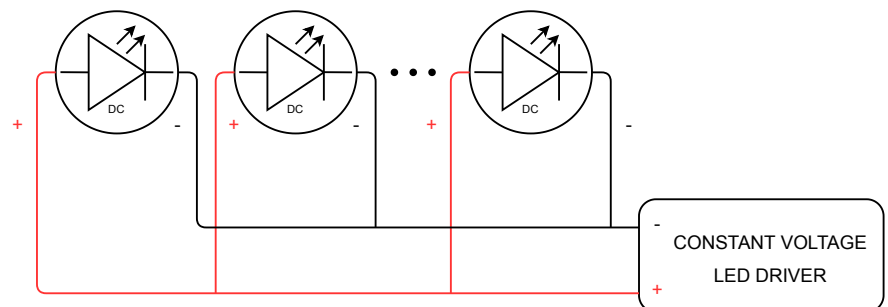

Working temperature range	-20°C ÷ +55°C
IP protection class	IP68
Lifetime L80B10	≥ 60 000h
Impact resistance	IK10
Protection class	III
Connection	1,5m
Wiring	SIHF 2X1.5
Dimming	PWM, ON-OFF
Luminous flux tolerance	±10%
Angle of distribution	10°, 20°, 30°

ELECTRICAL INSTALLATION

Connecting to the power supply should be done when the power supply is off.

ORDER CODE AND TECHNICAL SPECIFICATIONS OF VARIANTS

VARIANT CODES IN THE TABLE BELOW TECHNICAL SPECIFICATIONS OF VARIANTS IN DATASHEET OF VARIANT