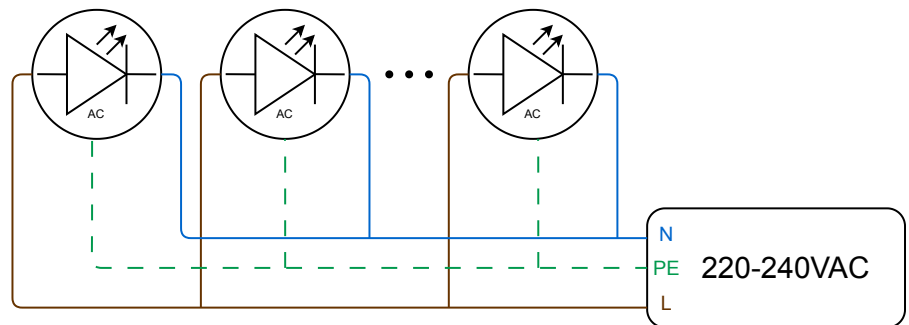

Working temperature range	-20°C ÷ +55°C
IP protection class	IP67
Lifetime L80B10	≥ 60 000h
Impact resistance	IK10
Protection class	I
Connection	0.5m
Wiring	H07RN-F 3G1
Dimming	ON-OFF
Luminous flux tolerance	±10%
Angle of distribution	10°, 20°, 30°, 45°

TECHNICAL DRAWINGS

GROUND BIG PREMIUM 220- 240V AC 50/60Hz

The Niviss outdoor LED lighting fixture can be used for lighting many places and objects such as:

- parks
- gardens
- exterior walls
- squares
- premises
- plants

ELECTRICAL INSTALLATION

Connecting to the power supply should be done when the power supply is off.

ORDER CODE AND TECHNICAL SPECIFICATIONS OF VARIANTS

VARIANT CODES IN THE TABLE BELOW TECHNICAL SPECIFICATIONS OF VARIANTS IN DATASHEET OF VARIANT